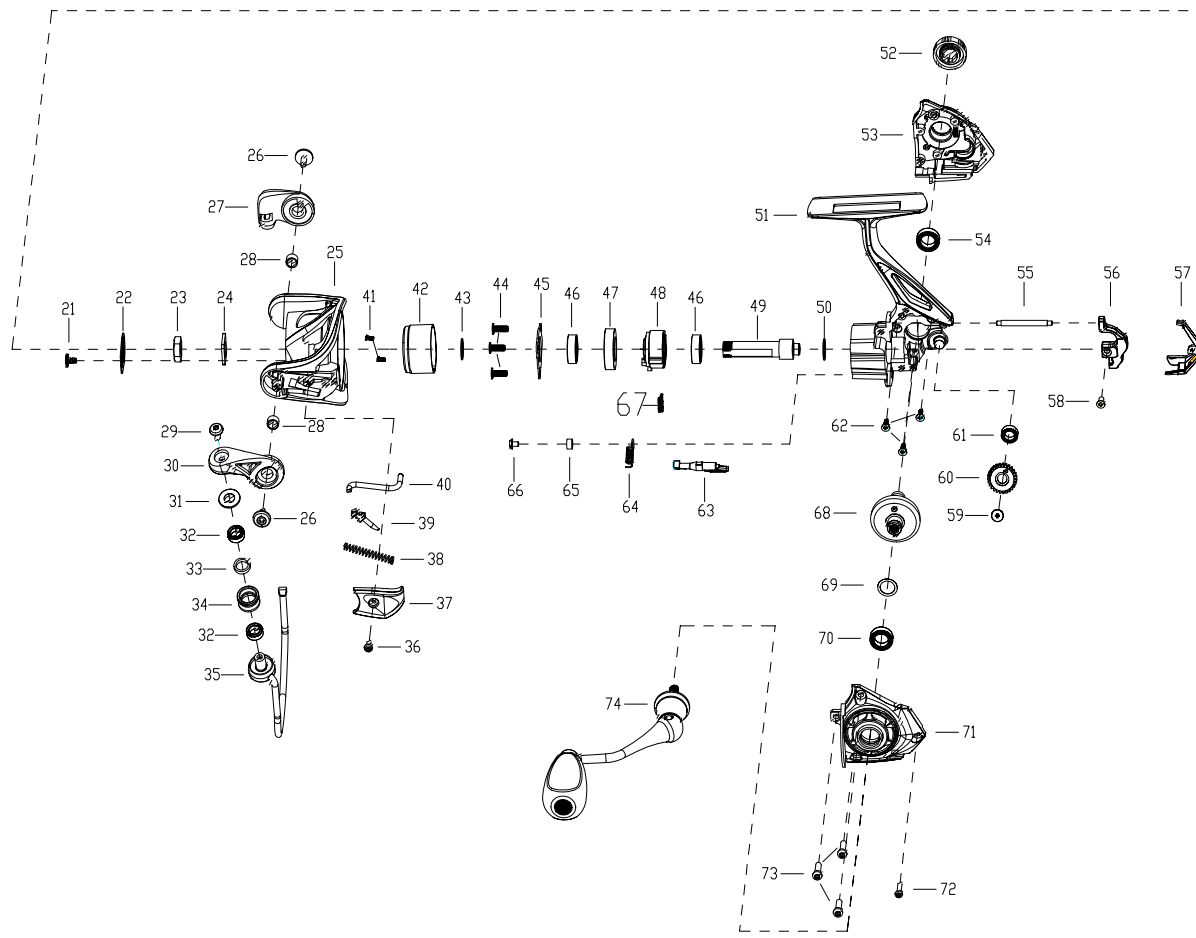

Model 1571221 MX5 4000HS

NO	DESCRIPTION	PART NO.
1	Drag Knob Assembly	1589527
2	Drag Knob Seal	1447857
3	Drag Washer Retainer	1277085
4	Key Washer(2req)	1085296
5	Eared Washer	1085297
6	Felt Washer(3req)	1589528
7	Spool	1589529
8	Line Clip	1589530
9	Line Clip Retainer	1589531
10	Spool Clicker Spring Screw(2req)	1294638
11	Spool Click Spring	1259579
12	Spool Clicker Spacer Ring	1385579
13	Spool Click Plate	1385578
14	Spool Clicker Spring Screw	1385581
15	Spool Adjust Washer	1385627
16	Main Shaft Washer(2req.)	1252700
17	Pom Bushing	1589532
18	Spool Holder	1385603
19	Click Gear	1447840
20	Main Shaft	1589533
21	Nut Set Screw	1385554
22	Rotor Nut Set Plate	1589534
23	Rotor Nut	1257336
24	Rotor Washer	1385555
25	Rotor Assembly	1589535
26	Bail Arm Screw(2req.)	1589536
27	Bail Holder	1589537
28	Bushing(2req.)	1188261
29	Line Roller Screw	1589538
30	Bail Arm	1589539
31	Line Roller Collar	1589540
32	Bearing(2req.)	1112125
33	Line Roller Washer	1110165
34	Line Roller	1589541
35	Bail Assembly	1589542
36	Screw	1589543
37	Bail Arm Cover	1589544
38	Bail Spring	1589545
39	Bail Arm Lever	1385551
40	Rotor Trip Lever	1589546
41	Screw(2req)	1126267
42	Body Head Cover	1589547
43	Rotor Washer	1483090
44	Screw(3req.)	1589548
45	Ball Bearing Retainer	1308703
46	Bearing(2req.)	1259432
47	Bearing Holder	1589549
48	Clutch Assembly	1589550
49	Pinion	1589551
50	Washer	1277424
51	Body Assembly	1589552
52	Handle Cap	1589553
53	Body Side Cover Assembly	1589554
54	Bearing	1589555
55	Slider Guide Shaft	1589556
56	Slider	1589557
57	Body Rear Cover	1589558
58	Slider Screw	1525911
59	Screw	1307857
60	Oscillation Gear	1589559
61	Bearing	1589560
62	Screw(3req.)	1589561
63	Clutch Switch	1589562
64	Clutch Switch Spring	1385426
65	Pom Bushing	1279733
66	Screw	1589563
67	A/R Pulling Spring	1589564
68	Driver Gear	1589565
69	Washer	1257352
70	Bearing	1126394
71	Body Cover Assembly	1589566
72	Screw	1589567
73	Screw(3req.)	1589568
74	Handle Assembly	1589569
75	Spool Assembly	1589570